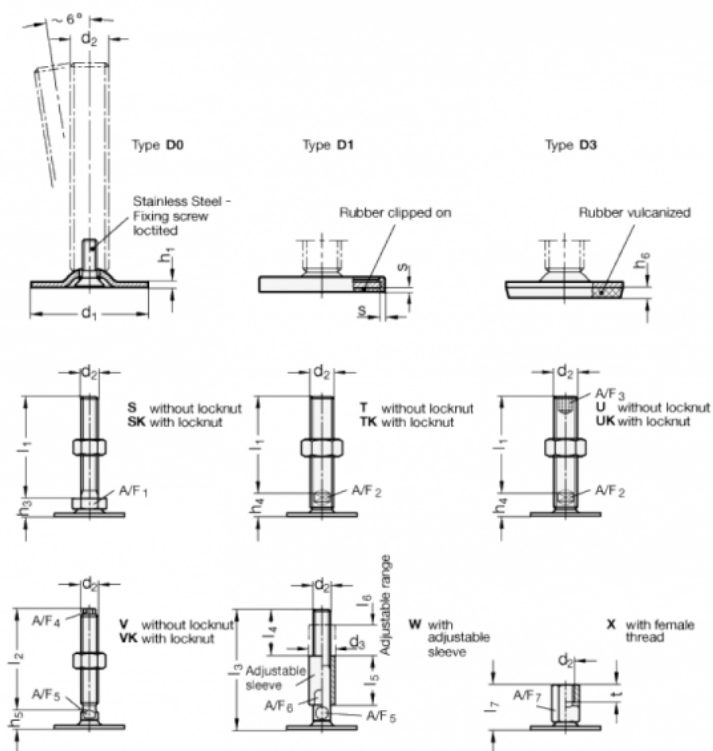

Article number: 204150M1280D3SK
 Description: E+G levelling foot
 GN 41-50-M12-80-D3-SK
 Note: SK With nut, External hexagon at the bottom

Measures

- A/F1 = 17
- d1 = 50
- d2 = M12
- h1 = 2.5
- h3 = 11
- h6 = 4
- l1 = 80
- s =